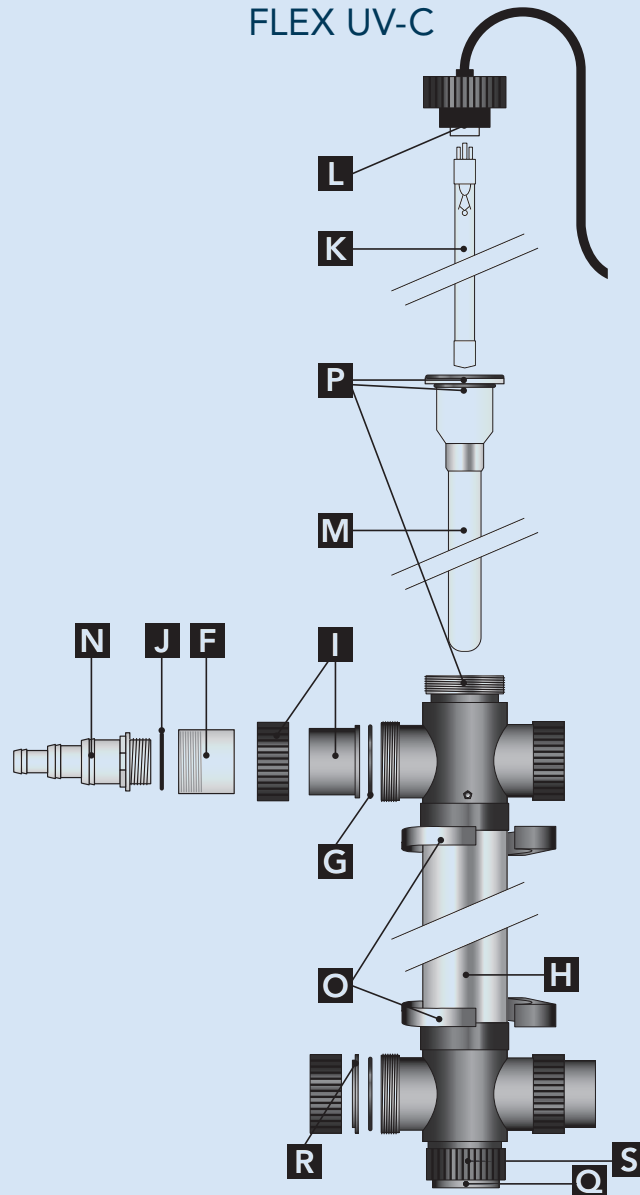

FLEX UV-C

Item No.	Type	Part
XE04402	Flex UV-C 40 Watt	
XE04752	Flex UV-C 75 Watt	
F980078BU	Lighttech T5 bulb red base 40 Watt	K
F980079BU	Lighttech T5 bulb red base 75 Watt	K
QG017	Quartz sleeve 695 x 25 mm 40/75W	M
3902041	O-ring 56 x 3 mm UV-C	P
EP040012	Electrics UV-C 40 Watt	L
EP075017	Electrics UV-C 75 Watt	L
F990175BU	Housing Flex UV-C 40/75 Watt	H
E800940	3-way connection 63 mm black	I
E800941	O-ring for 3-way connection 63 mm	G
F990115	Reduction piece 1,5" wire x 63 out 50 in	F
3902046	Sealing ring 1½"	J
E801128	Universal adaptor 1½" 40 x 32 x 25 mm clear	N
E801107	Tube clip 75 mm PP Black	O
F990196BU	Closing lid Flex UV-C	R
3901045	Nut 70mm x 33.5mm black	S
F990011BU	End cap black	Q