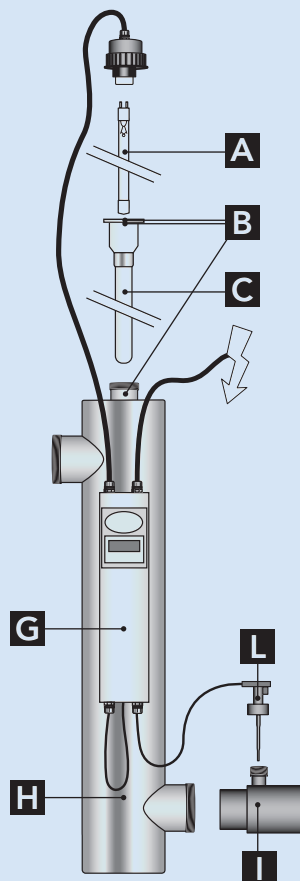

INOX UV-C

Item No.	Type	Part
XP02752	Inox UV-C 75 Watt T5	
XP02132	Inox UV-C 130 Watt Amalgam	
E800902P	Philips TUV 36T5 HO4P-SE 75 Watt	A
E800904	Philips TUV lamp 130 Watt Amalgam	A
QG015	Quartz sleeve Inox UV-C 75 Watt	C
QG012	Quartz sleeve Inox UV-C 130 Watt	C
E800912	O-Ring for quartz sleeve (3 pieces)	B
EP075005.1	Electrics Inox UV-C 75 Watt Xclear	G
EP130004.1	Electrics Inox UV-C Amalgam Xclear	G
B212002	Housing for Inox UV-C 75 / 130 Watt	H
B290020	Reduction piece 63/63 3/4" wire for flow switch Amalgam	I
B290021	Reduction piece 60,5/60,5 3/4" wire for flow switch Amalgam	I
E801220	Flow switch complete	L