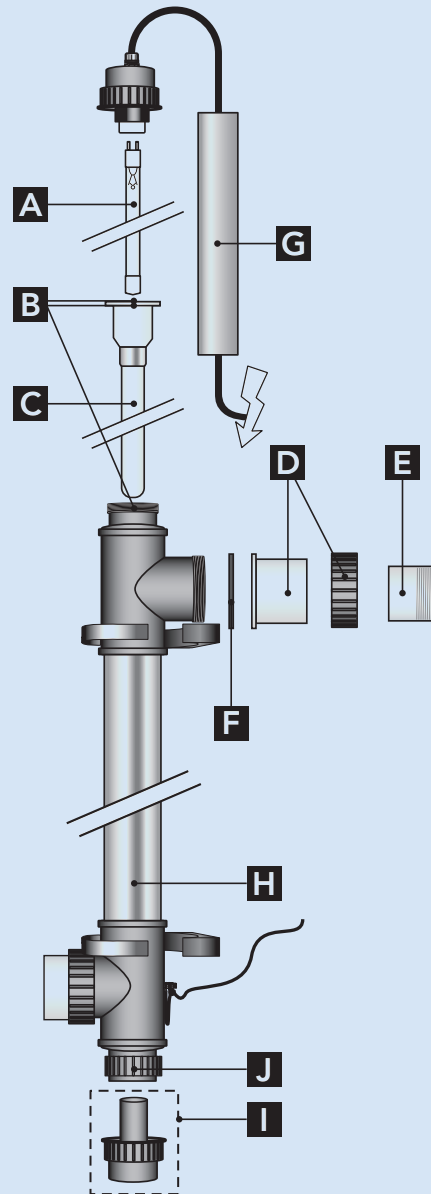

JUMBO TECH UV-C

Item No.	Type	Part
XH04402	Jumbo Tech UV-C 40 Watt	
XH04752	Jumbo Tech UV-C 75 Watt	
F980002	Lighttech T5 bulb orange base 40 Watt	A
F980004	Lighttech T5 bulb orange base 75 Watt	A
QG015	Quartz sleeve 933 x 25 mm 40/75 Watt	C
3902041	O-ring 56 x 3 mm UV-C	B
EP040001	Electrics Tech UV-C 40 Watt	G
EP075001	Electrics Tech UV-C 75 Watt	G
3903788	Housing Jumbo Tech UV-C 40/75 Watt	H
E800940	3-way connection 63 mm black	D
E800941	O-ring for 3-way connection 63 mm	F
F990115	Reduction piece 1,5" wire x 63 out 50 in	E
3901045	Nut 70mm x 33.5mm black	J
F990011BU	End cap black	I