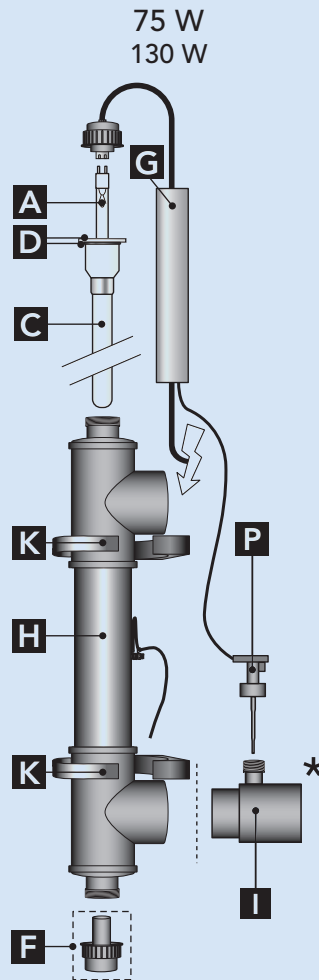

## PROFESSIONAL UV-C Ø110 MM

Item No.	Type	Part
XH07752	Professional UV-C Ø 110 T5 75 Watt	
XH07132	Professional UV-C Ø 110 Amalgam 130 Watt*	
E800902P	Philips TUV 36T5 HO4P-SE 75 Watt	A
E800904	Philips TUV Bulb 130 Watt Amalgam	A
QG015	Quartz sleeve 933 x 25 mm 40/75 Watt	C
QG012	Quartz sleeve 920 x 31 mm 130 Watt	C
3902041	O-Ring 56 x 3 mm UV-C	D
EP075002	Electrics Jumbo UV-C 75 Watt	G
EP130001	Electrics 130 Watt Amalgam UV-C + flow switch	G
3903671	Housing Professional UV-C Ø110 75 Watt T5	H
3903672	Housing Professional UV-C Ø110 130 Watt Amalgam	H
F990107	End cap with lamp retainer 32 mm	F
B290020	Reduction piece 63/63 for flow switch	I
E801220	Flow Switch for 130 Watt Amalgam	P
4800079	Replacement for housing 130 Watt Amalgam	-
E801146	Mounting bracket 110 mm black	K