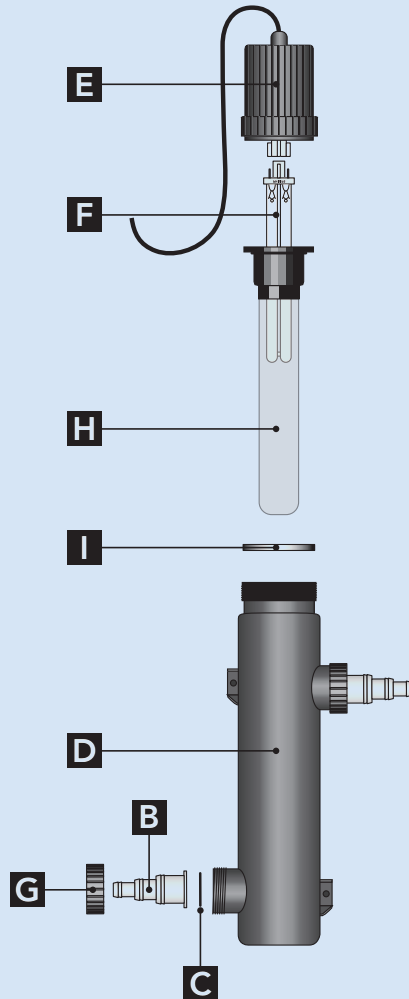

MULTIMAX UV-C

Item No.	Type	Part
XE02052	MultiMax UV-C 5 Watt / 2500 liters	
XE02092	MultiMax UV-C 9 Watt / 7000 liters	
XE02112	MultiMax UV-C 11 Watt / 10000 liters	
3903005	Philips PL-S Bulb 5 Watt	F
3903010	Philips PL-S Bulb 9 Watt	F
3903020	Philips PL-S Bulb 11 Watt	F
QG037	Quartz sleeve 146 x 40 mm 5 Watt	H
QG036	Quartz sleeve 215 x 40 mm 9 Watt	H
QG038	Quartz sleeve 277 x 40 mm 11 Watt	H
3902041	O-ring 56 x 3 mm UV-C	I
3903515	Electrics MultiMax pond 5/9/11 Watt	E
3903645	Housing MultiMax UV-C 5 Watt aluminum	D
3903646	Housing MultiMax UV-C 9 Watt aluminum	D
3903647	Housing MultiMax UV-C 11 Watt aluminum	D
7300057	Nut for flat adaptor black for TL/Multimax	G
7300054	Universal adaptor 30 x 25 x 20 mm transparent (25 pcs)	X
3902070	Sealing ring for 1" 3-way connection	C