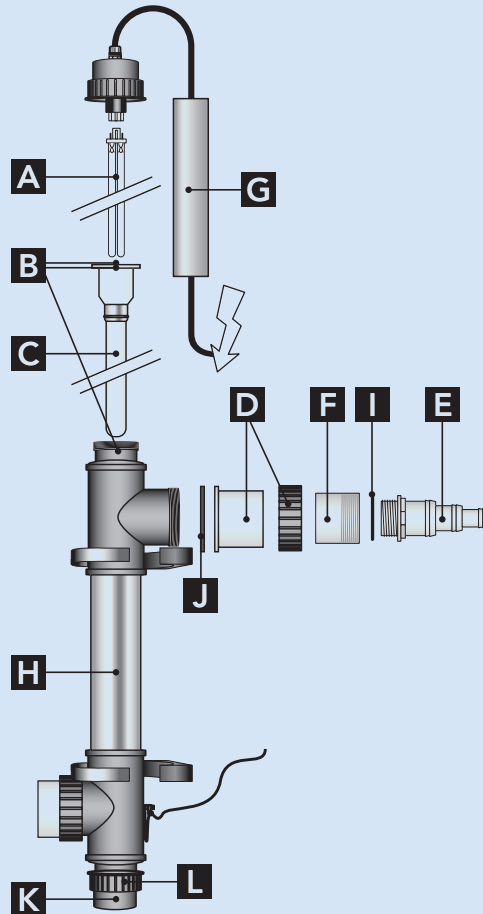

PROFESSIONAL UV-C

Item No.	Type	Part
XH01182	Professional UV-C 18 Watt	
XH01362	Professional UV-C 36 Watt	
XH01552	Professional UV-C 55 Watt	
3903030	Philips PL bulb 18 Watt	A
3903040	Philips PL bulb 36 Watt	A
3903050	Philips PL UVC bulb 55 Watt	A
QG008	Quartz sleeve 280x44 mm 18 Watt	C
QG009	Quartz sleeve 461x44 mm 36 Watt	C
QG022	Quartz sleeve 603x44 mm 55 Watt	C
3902041	O-ring 56 x 3 mm UV-C	B
EP036001	Electrics 18 / 36 Watt Professional	G
EP055001	Electrics 55 Watt Professional	G
3903673	Housing 18 Watt Professional UV-C	H
3903674	Housing 36 Watt Professional UV-C	H
3903675	Housing 55 Watt Professional UV-C	H
E800940	3-way connection 63 mm black	D
E800941	O-ring for 3-way connection 63 mm	J
F990115	Reduction piece 1,5" wire x 63 out 50 in	F
3902046	Sealing ring 1½"	I
E801128	Universal adaptor 1½" 40 x 32 x 25 mm clear	E
4800069	Replacement set for housing Professional UV-C	-
3901045	Nut 70mm x 33.5mm black	L
F990011BU	End cap black	K